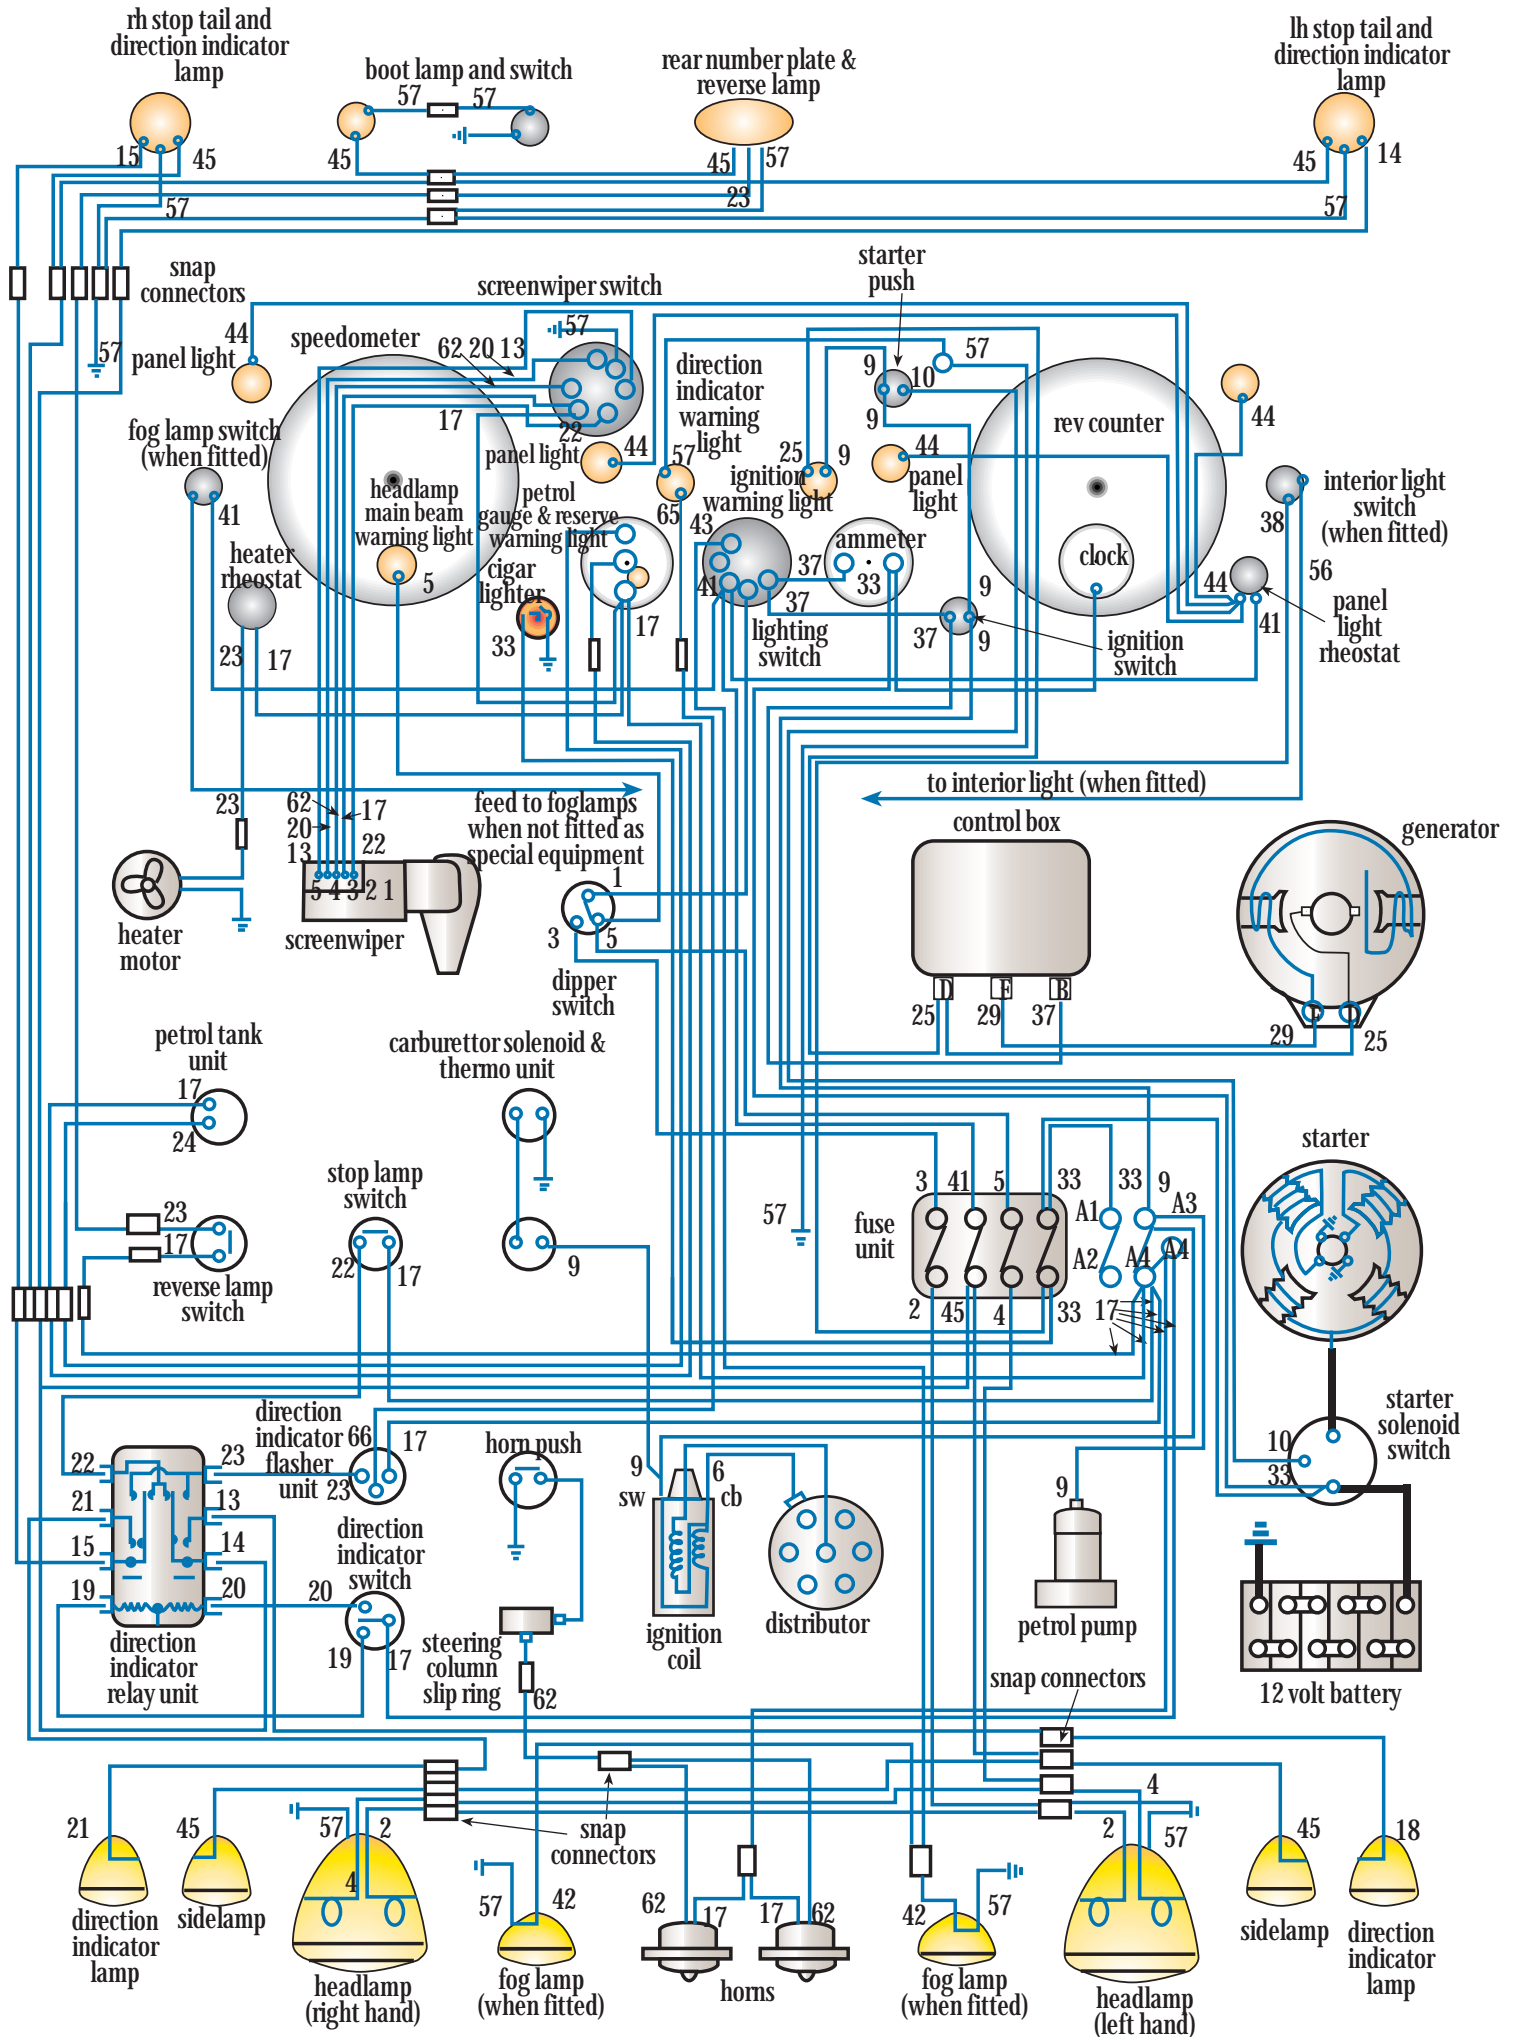

# XK1 40 cars

## (home and export)

1955

1 Blue	12 White with blue	23 Green with brown	34 Brown with red	45 Red with green	56 Purple with black
2 Blue with red	13 White with green	24 Green with black	35 Brown with yellow	46 Red with purple	57 Black
3 Blue with yellow	14 White with purple	25 Yellow	36 Brown with blue	47 Red with brown	58 Black with red
4 Blue with white	15 White with brown	26 Yellow with red	37 Brown with white	48 Red with black	59 Black with yellow
5 Blue with green	16 White with black	27 Yellow with blue	38 Brown with green	49 Purple	60 Black with blue
6 Blue with purple	17 Green	28 Yellow with white	39 Brown with purple	50 Purple with red	61 Black with white
7 Blue with brown	18 Green with red	29 Yellow with green	40 Brown with black	51 Purple with yellow	62 Black with green
8 Blue with black	19 Green with yellow	30 Yellow with purple	41 Red	52 Purple with blue	63 Black with purple
9 White	20 Green with blue	31 Yellow with brown	42 Red with yellow	53 Purple with white	64 Black with brown
10 White with red	21 Green with white	32 Yellow with black	43 Red with blue	54 Purple with green	65 Dark green
11 White with yellow	22 Green with purple	33 Brown	44 Red with white	55 Purple with brown	66 Light green

**WIRING  
DIAGRAM**  
No. 26880A  
12 volt